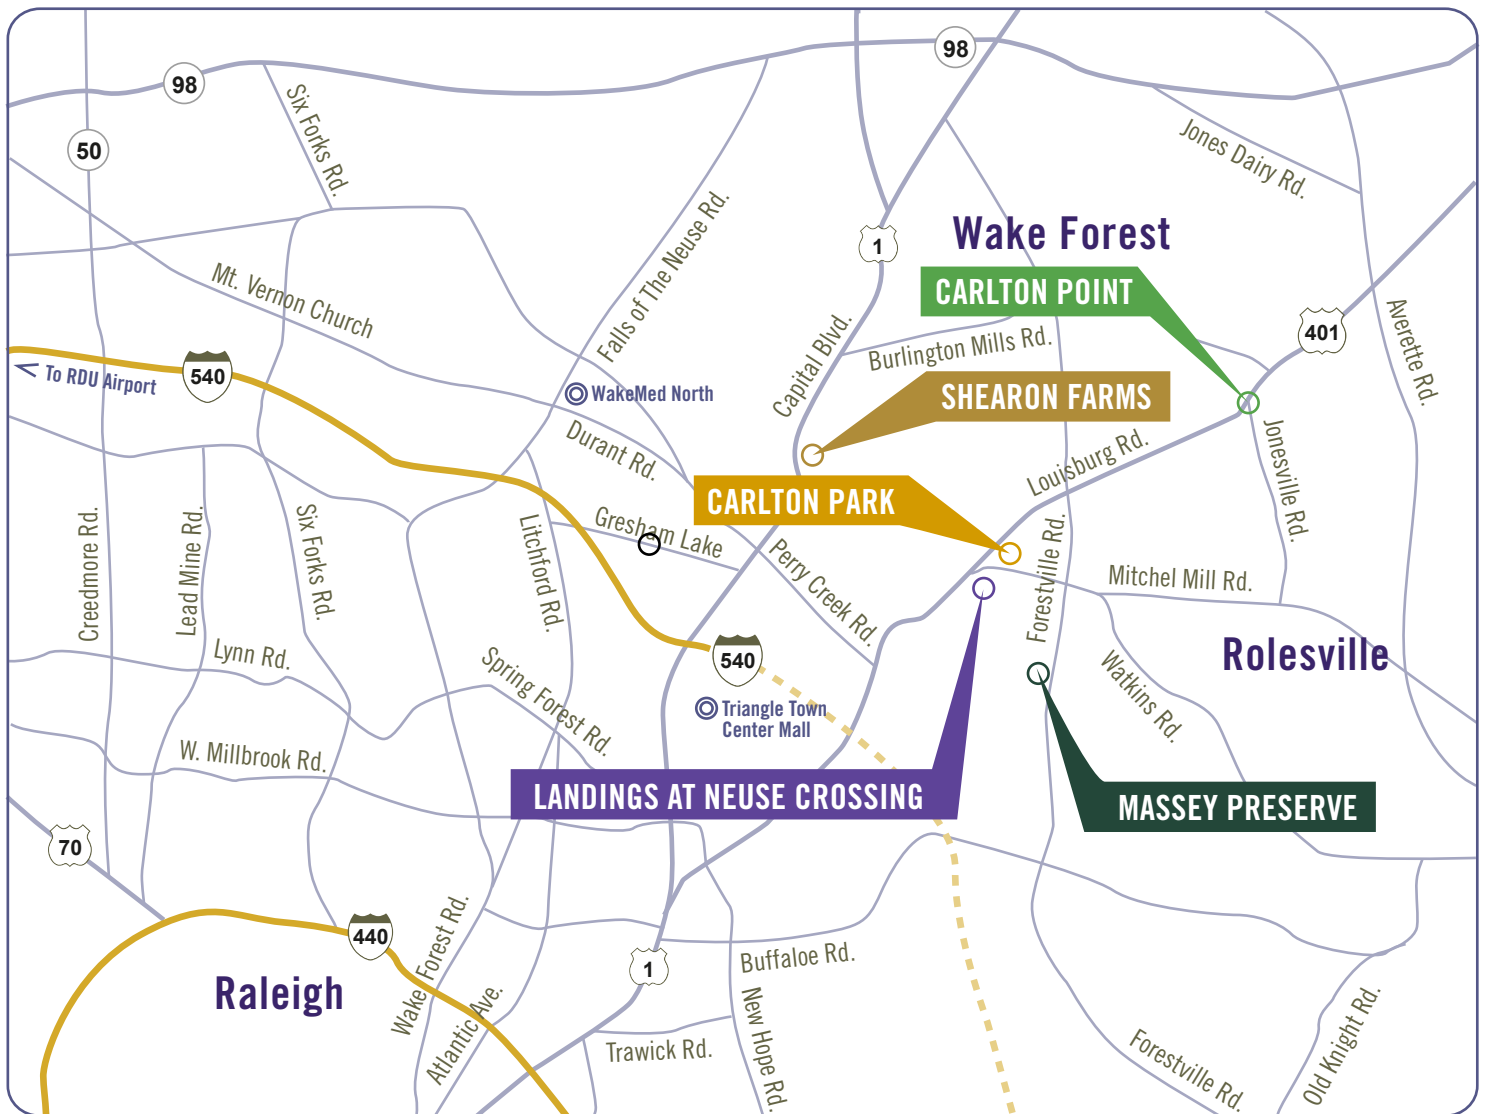

## DRIVING DIRECTIONS:

### Shearon Farms

From I-540, exit onto Capital Blvd/US-1 North. Travel 2.5 miles and turn right at Shearon Farms Ave.

### Carlton Point

From I-440, take the Capital Blvd/401N exit. Take 401N/Louisburg Rd. approximately 8 miles. Take a right on Jonesville Rd. The property is located on the corner of 401N & Jonesville Rd.

From I-440W/US-1S, take exit 1-C/Jones Franklin Rd. Go approximately .2 miles and take a right on Jones Franklin Rd. and go .4 miles. Take a right on Athens Dr. and go approximately .25 miles. Athens Grove is on the right.