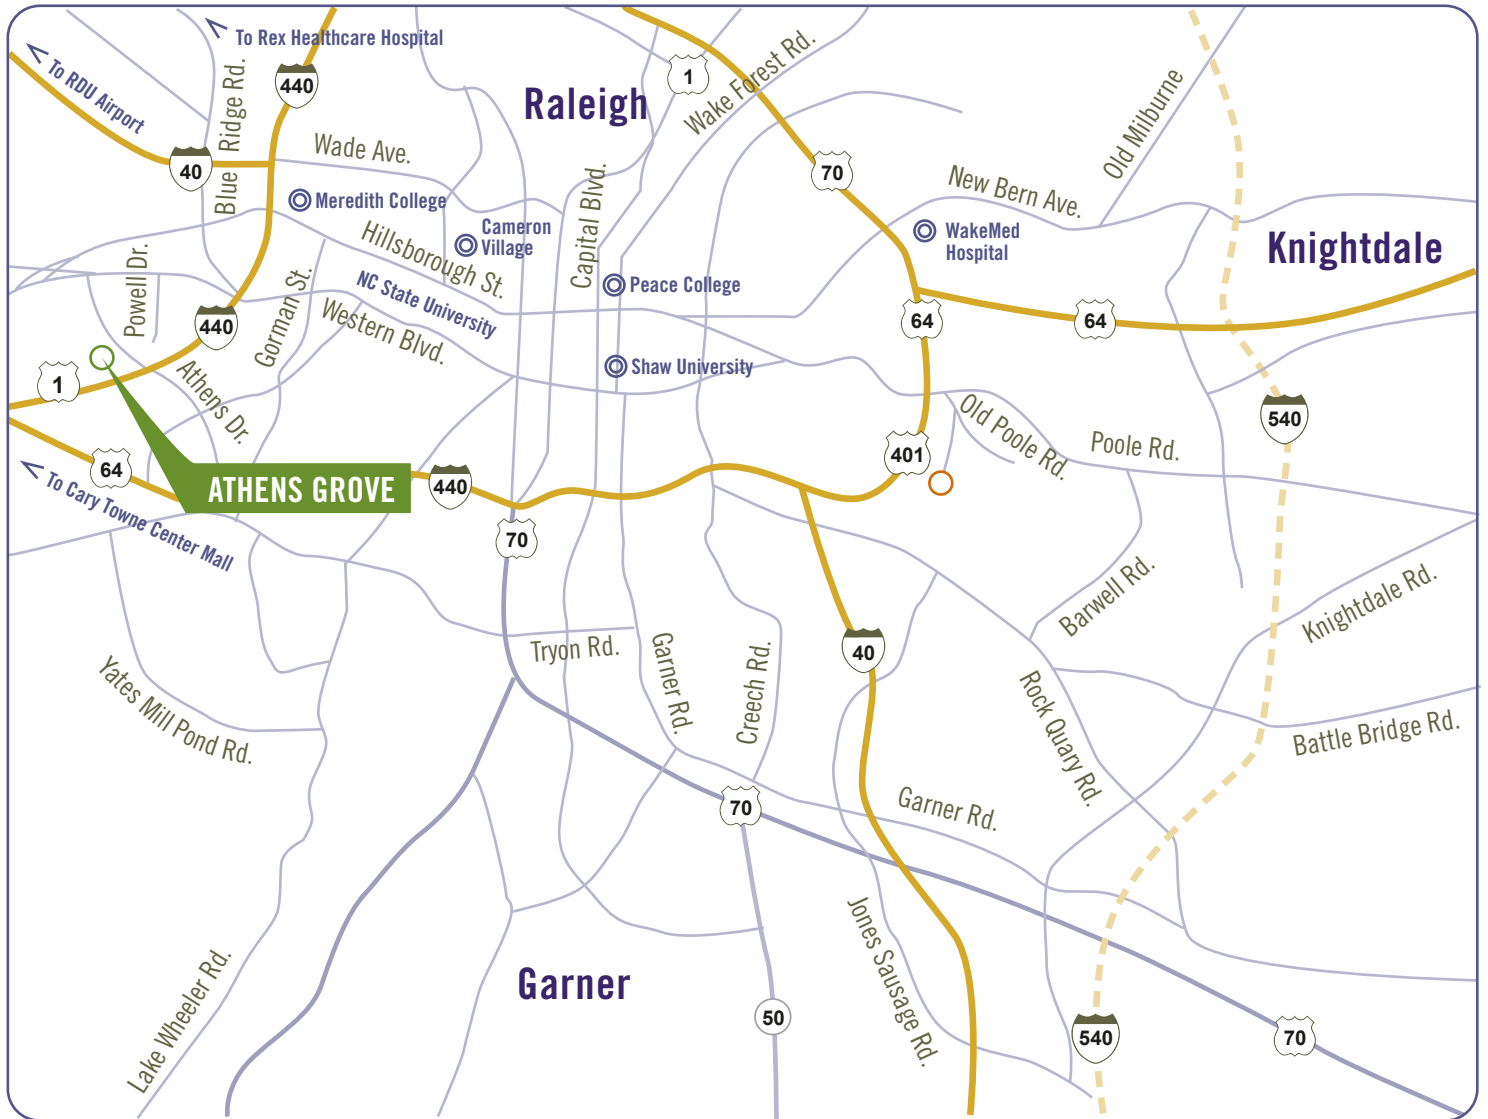

DRIVING DIRECTIONS: *Athens Grove*

From I-440W/US-1S, take exit 1-C/Jones Franklin Rd. Go approximately .2 miles and take a right on Jones Franklin Rd. and go .4 miles. Take a right on Athens Dr. and go approximately .25 miles. Athens Grove is on the right.