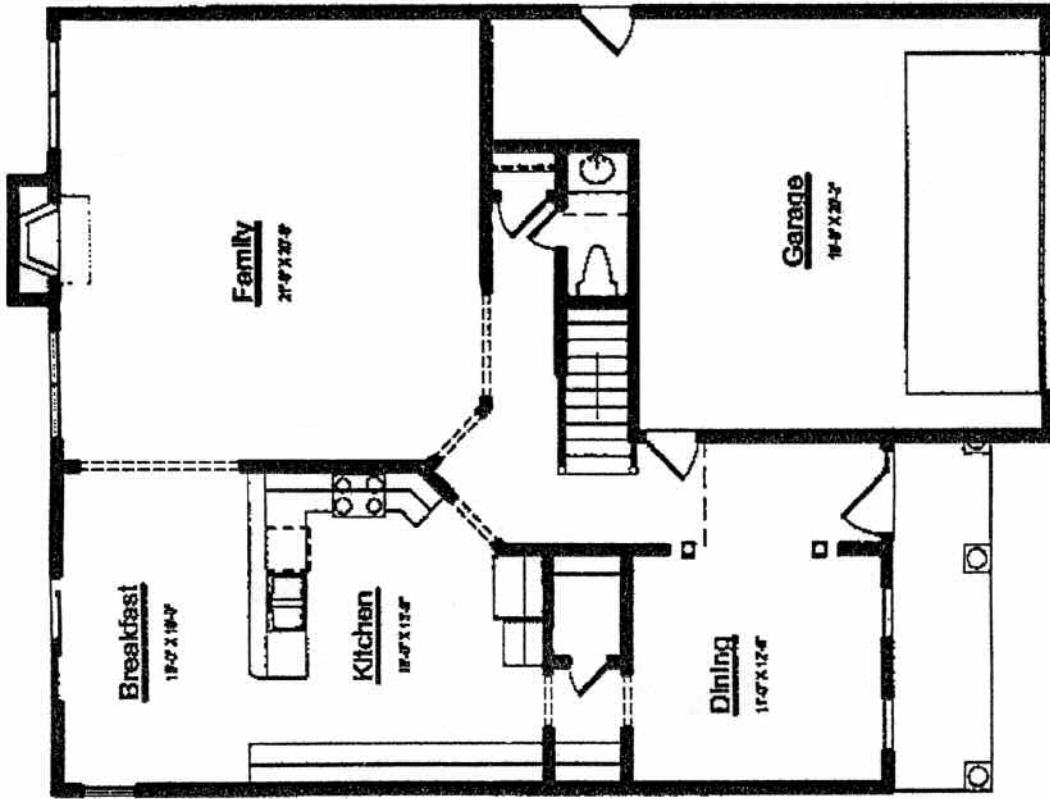

Maplebrook

2,748 sq.ft.

Because we are continually improving our product, we reserve the right to revise or substitute features, architectural details or materials. Floor plan dimensions & exteriors are illustrative only and are not part of a legal contract.

202 North Dixon Avenue, Cary, NC 27513 / 919.481.4511
WWW.MURDOCKANDGANNON.COM

Maplebrook

2,748 sq.ft.

Because we are continually improving our product, we reserve the right to revise or substitute features, architectural details or materials. Floor plan dimensions & exteriors are illustrative only and are not part of a legal contract.