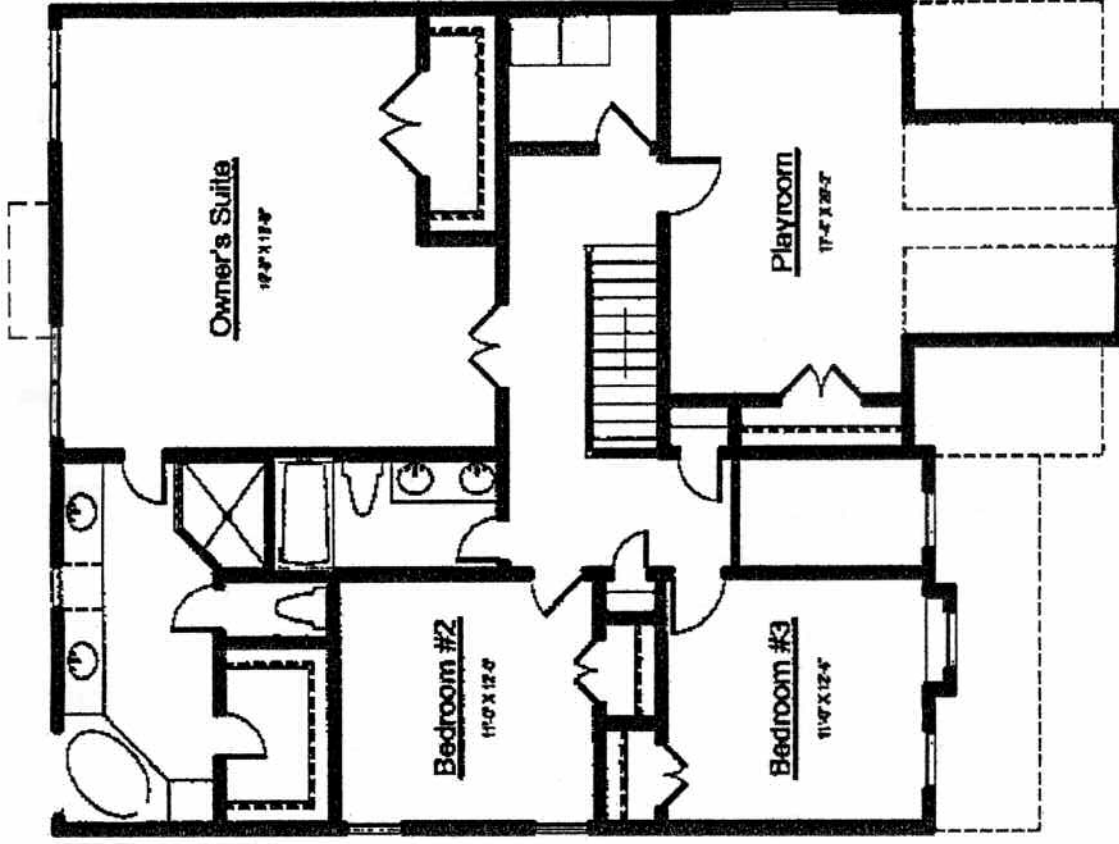

Maplebrook

2,748 sq.ft.

Because we are continually improving our product, we reserve the right to revise or substitute features, architectural details or materials. Floor plan dimensions & exteriors are illustrative only and are not part of a legal contract.

202 North Dixon Avenue, Cary, NC 27513 / 919.481.4511
WWW.MURDOCKANDGANNON.COM

Maplebrook

2,748 sq.ft.

Because we are continually improving our product, we reserve the right to revise or substitute features, architectural details or materials. Floor plan dimensions & exteriors are illustrative only and are not part of a legal contract.