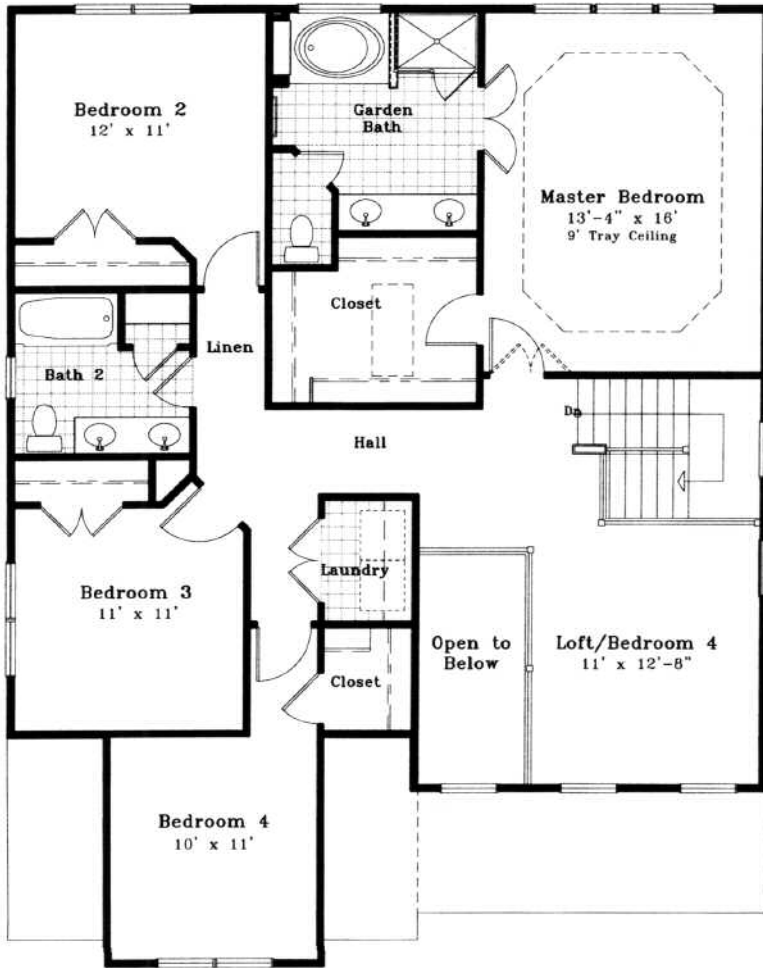

Elevation 'A'

Elevation 'B'

SCALE: 1/8" = 1'-0"

Elevation 'C'

Landings at Neuse Crossing • Elmwood

Because we are continually improving our product, we reserve the right to revise or substitute features, architectural details or materials. Floor plan dimensions & exteriors are illustrative only and are not part of a legal contract.

202 North Dixon Avenue, Cary, NC 27513 / 919.481.4511
 WWW.MURDOCKANDGANNON.COM

First Floor

Landings at Neuse Crossing • Elmwood

Because we are continually improving our product, we reserve the right to revise or substitute features, architectural details or materials. Floor plan dimensions & exteriors are illustrative only and are not part of a legal contract.

202 North Dixon Avenue, Cary, NC 27513 / 919.481.4511
 WWW.MURDOCKANDGANNON.COM

Second Floor

Second Floor Option 1

Second Floor Optional Bedroom 4

Landings at Neuse Crossing • Elmwood

Because we are continually improving our product, we reserve the right to revise or substitute features, architectural details or materials. Floor plan dimensions & exteriors are illustrative only and are not part of a legal contract.