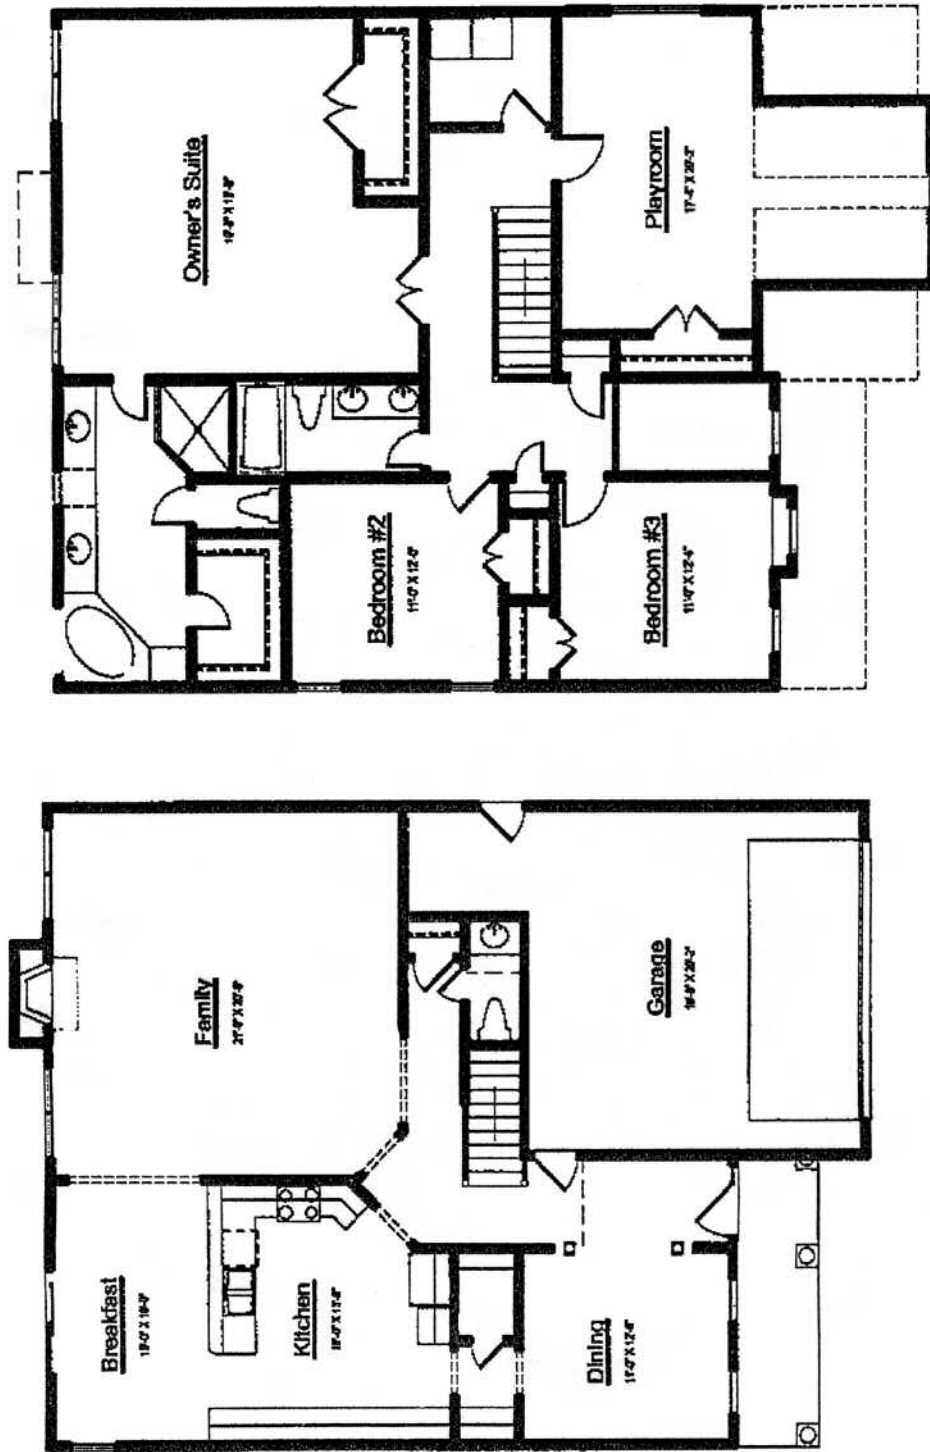

MAPLEBROOK

2,748 sq. ft.

Landings at Neuse Crossing • Maplebrook

Because we are continually improving our product, we reserve the right to revise or substitute features, architectural details or materials. Floor plan dimensions & exteriors are illustrative only and are not part of a legal contract.

202 North Dixon Avenue, Cary, NC 27513 / 919.481.4511
WWW.MURDOCKANDGANNON.COM

MAPLEBROOK

2,748 sq. ft.

Landings at Neuse Crossing • Maplebrook

Because we are continually improving our product, we reserve the right to revise or substitute features, architectural details or materials. Floor plan dimensions & exteriors are illustrative only and are not part of a legal contract.